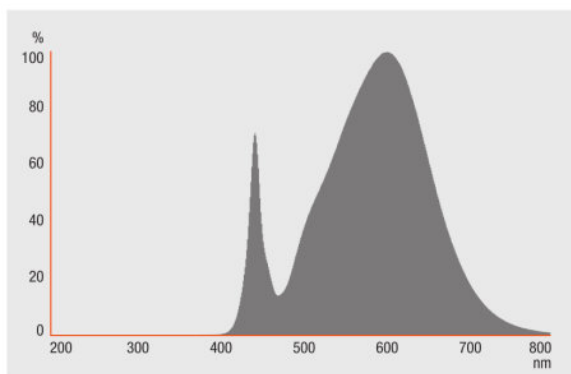

Light Distribution

Spectral power distribution

Logistical Data

Product code	Product description	Packaging unit (Pieces/Unit)	Dimensions (length x width x height)	Volume	Gross weight
4052899299184	P CLAS A 40 ADV 6 W/827 E27 FR	Shipping carton box 10	290 mm x 121 mm x 113 mm	3.97 dm³	970.00 g

The mentioned product code describes the smallest quantity unit which can be ordered. One shipping unit can contain one or more single products. When placing an order, for the quantity please enter single or multiples of a shipping unit.

References / Links

For dimming conformity see

▶ www.ledvance.com/dim

For further products and actual information concerning LED lamps see

▶ www.ledvance.com/ledlamps

For Guarantee see

▶ www.ledvance.com/guarantee

Disclaimer